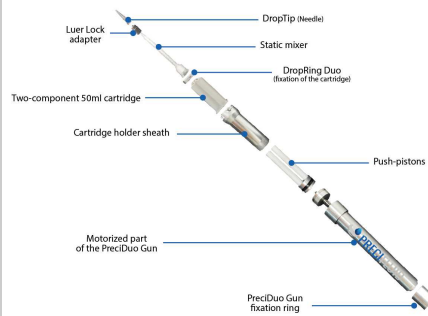

[Click here to discover](#)

BENEFITS

Integrate it into your assembly line !

The PreciDuo can perfectly be mounted on a Cartesian robot.

[Contact-us](#)